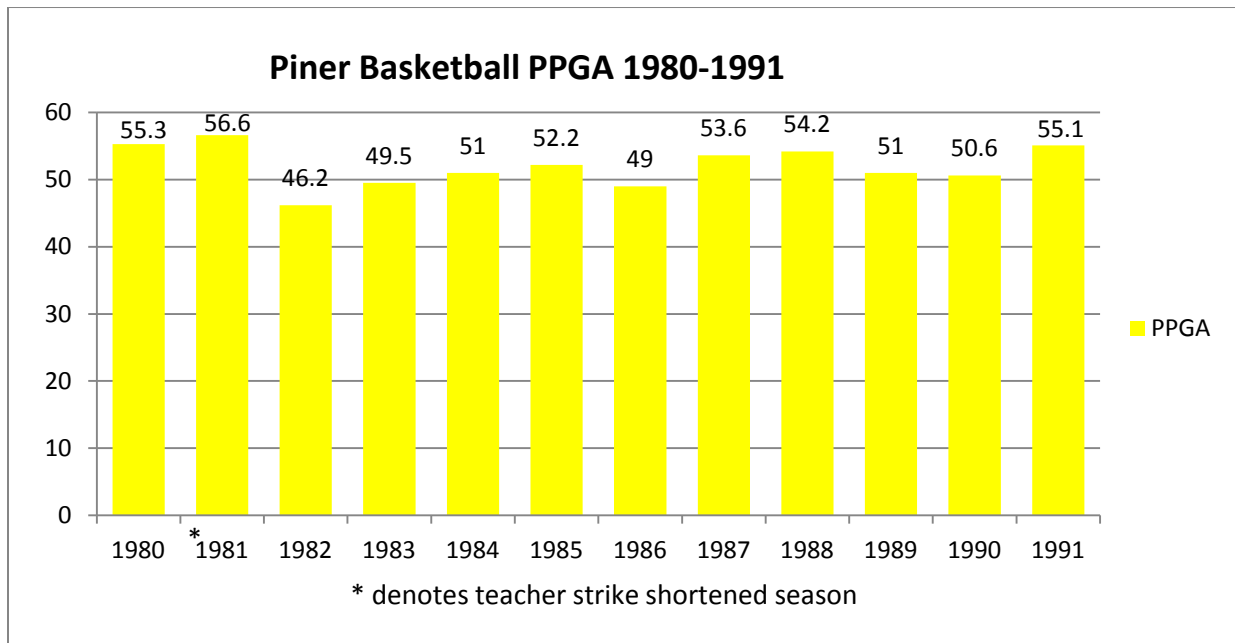

## Most Wins

1981-82	18
1990-91	17
1983-84	15
1984-85	15

\* denotes teacher strike shortened season

Best Offensive Teams (PPG)

1990-91	59.4
1980-81	56.4

Best Defensive Teams (PPG)

1981-82	46.2
1985-86	49.0

### Piner Basketball PPG/PPGA 1980-1991

\* denotes teacher strike shortened season