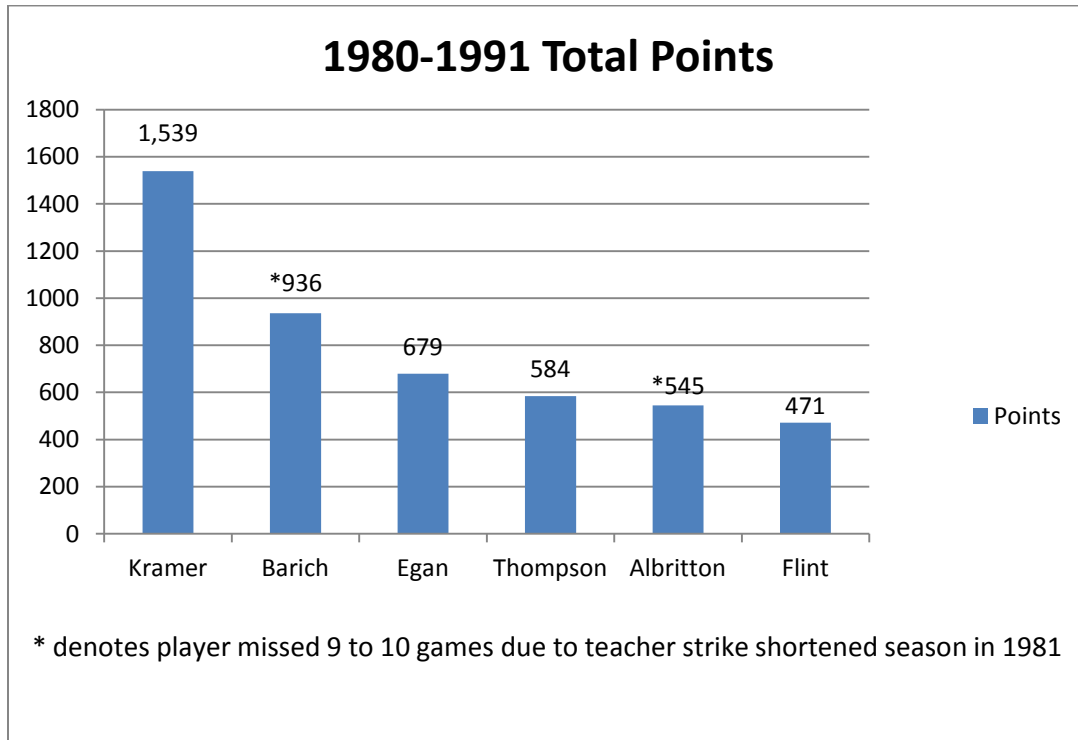

### Piner Basketball PPG/PPGA 1980-1991

\* denotes teacher strike shortened season

## Career Point Leaders

Kramer	1,539 (3 years)
Barich	936 (*2 years)
Egan	679 (2 years)

Highest Individual Points Per Game in a Single Season

Kramer	27.9 (1990-91)
Barich	26.7 (1981-82)
Kramer	22.0 (1989-90)
Egan	20.2 (1983-84)
Thompson	17.9 (1987-88)