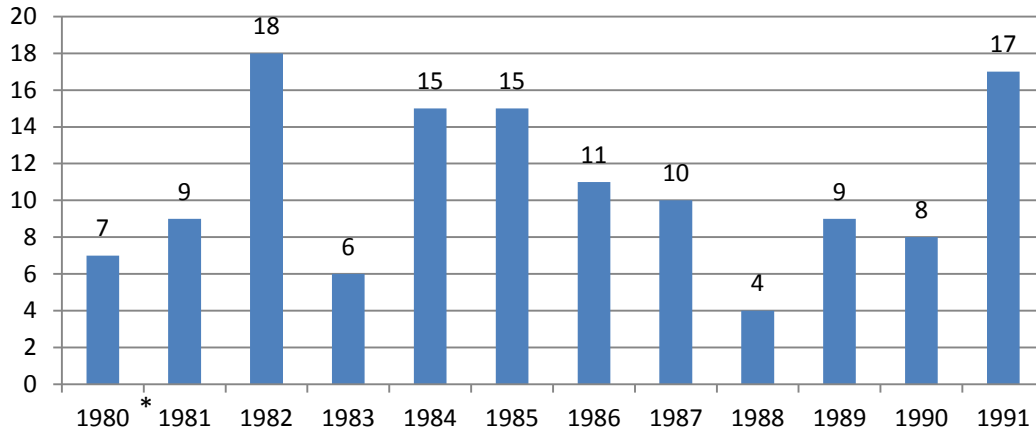

Piner Basketball Wins 1980-1991

* denotes teacher strike shortened season

Piner 1979-1980

Date	Opponent	Piner	Opponent	W-L
11/28/1979	at Santa Rosa	53	59	L
11/30/1979	Mont.	46	60	L
12/4/1979	at Tamalpais	53	48	W
12/7/1979	CN	39	57	L
12/13/1979	Aracta/Eureka Tour.	33	43	L
12/14/1979	Fortuna/Eureka Tour.	39	43	L
12/15/1979	St. Bernards/Eureka Tour.	62	43	W
12/19/1979	Petaluma	43	55	L
12/21/1979	at Mont.	28	58	L
1/4/1980	Eureka	49	88	L
1/5/1980	RC at Analy	52	64	L
1/9/1980	at CN	38	50	L
1/11/1980	at RC	48	57	L
1/16/1980	Ukiah	62	52	W
1/18/1980	SR	64	56	W
1/23/1980	at Analy	51	58	L
1/25/1980	Sonoma	49	71	L
1/30/1980	Healds.	49	47	W
2/1/1980	at EM	60	40	W
2/6/1980	CG	50	62	L
2/18/1980	Analy	58	64	L
2/13/1980	at Sonoma	53	60	L
2/16/1980	at Healds.	66	52	W
2/20/1980	EM	33	37	L
2/22/1980	at CG	44	58	L

Total Points

1222

1382

Average Points Per Game

48.9

55.3

7W-18L

	Points	PPG
Albritton	313	13.0
Linde	261	10.4
Flohr	207	8.3
Brutout	126	5.3
Argue	87	3.5
Wright	47	6.7
Carbajal	46	1.9
Robinson	44	1.8
Sowell	36	
Perez	32	
Derkos	17	
Bennett	8