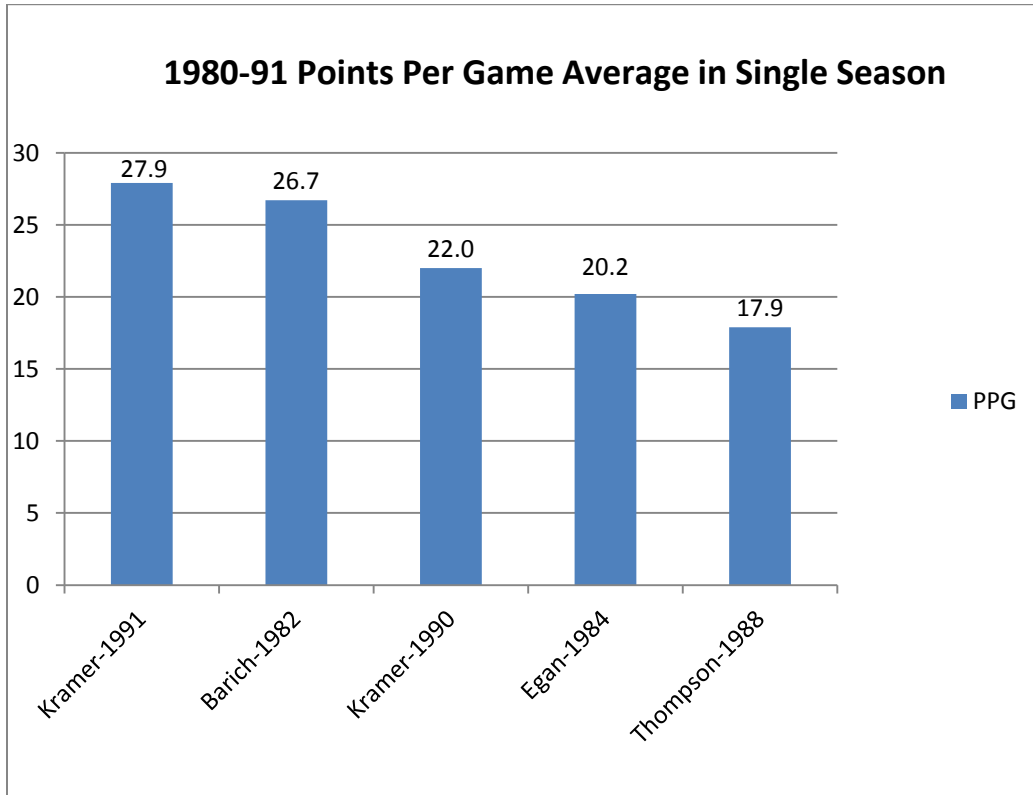

## Career Point Leaders

Kramer	1,539 (3 years)
Barich	936 (*2 years)
Egan	679 (2 years)

Highest Individual Points Per Game in a Single Season

Kramer	27.9 (1990-91)
Barich	26.7 (1981-82)
Kramer	22.0 (1989-90)
Egan	20.2 (1983-84)
Thompson	17.9 (1987-88)