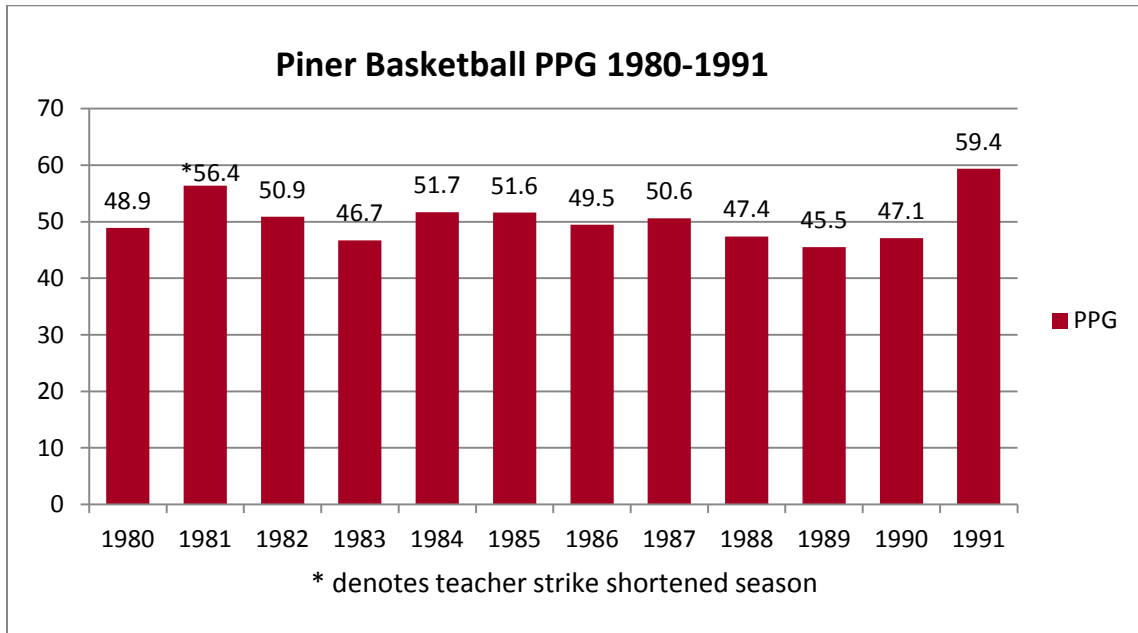

Best Offensive Teams (PPG)

1990-91	59.4
1980-81	56.4